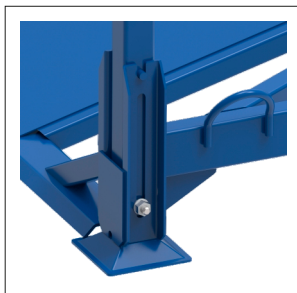

Rack for motorcycles

Application	Maximum load	Stackability	Capacity	Coating

DIMENSIONS	LENGTH	WIDTH	HEIGHT
ARVM4/2	2409	1084	1420

TECHNICAL DATA

TRANSPORT