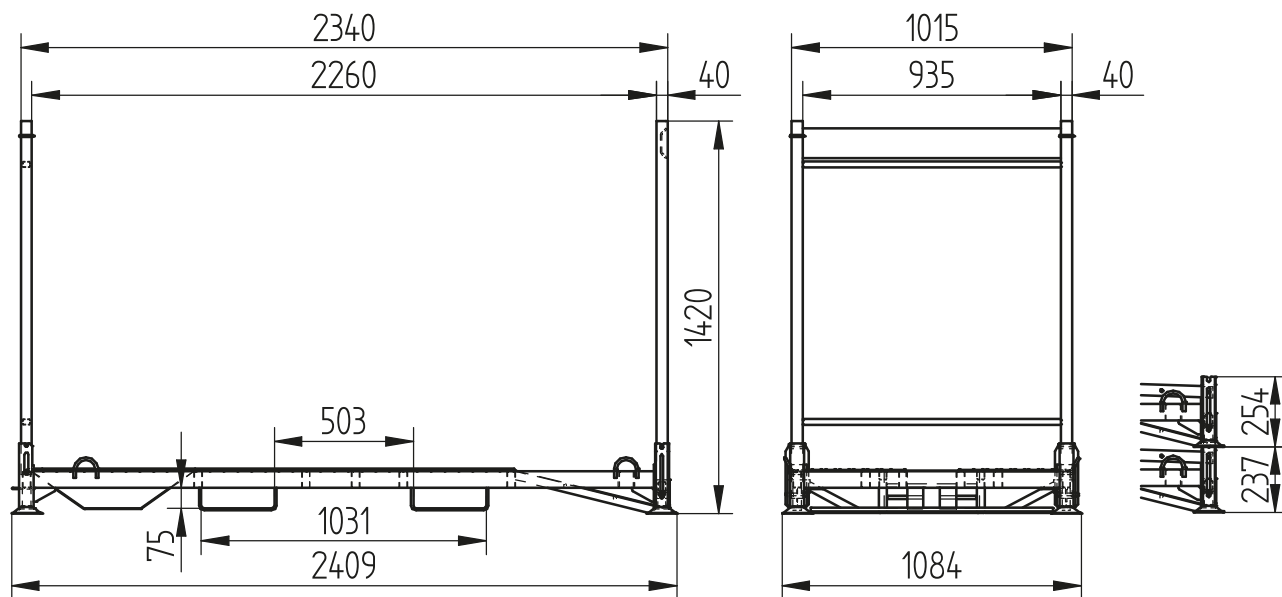

Rack for motorcycles

Application	Maximum load	Stackability	Capacity	Coating

DIMENSIONS	LENGTH	WIDTH	HEIGHT
ARVM4/2	2409	1084	1420

TECHNICAL DATA

TRANSPORT