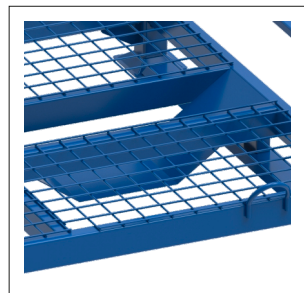

Rack for motorcycles

Application	Maximum load	Stackability	Capacity	Coating

DIMENSIONS	LENGTH	WIDTH	HEIGHT
ARVM4/2	2409	1084	1420

TECHNICAL DATA

TRANSPORT