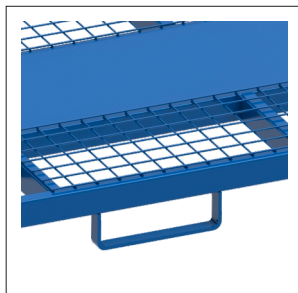

Rack for motorcycles

Application	Maximum load	Stackability	Capacity	Coating

DIMENSIONS	LENGTH	WIDTH	HEIGHT
ARVM4/2	2409	1084	1420

TECHNICAL DATA

TRANSPORT