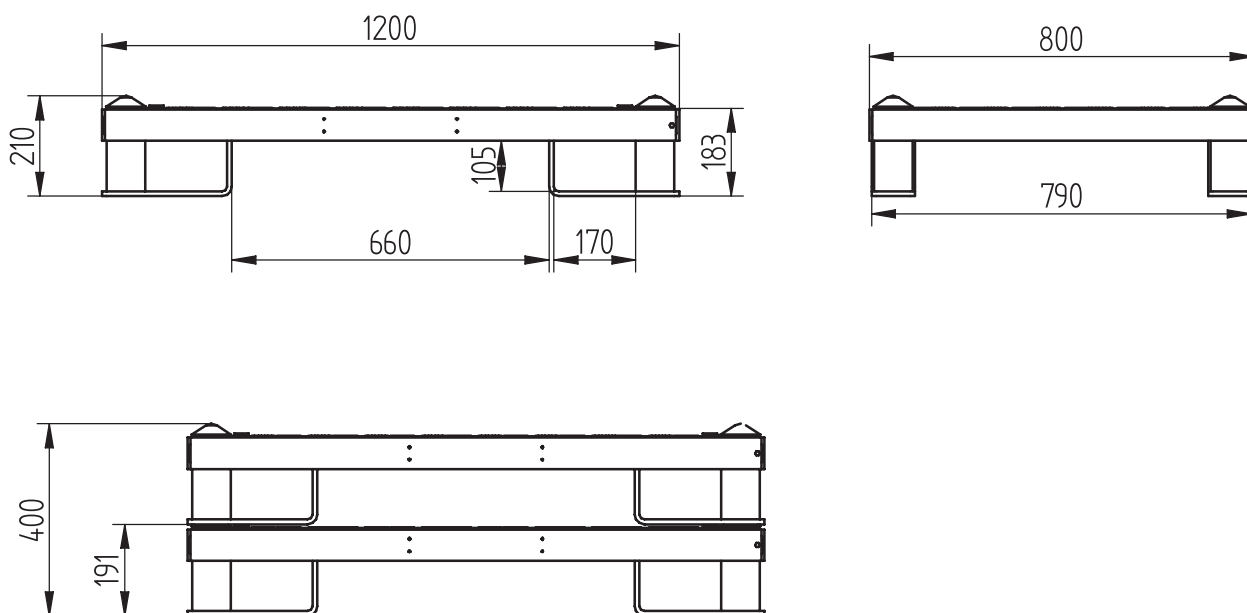

Universal

Maximum load	Stackability	Coating

DIMENSIONS	LENGHT	WIDTH	HEIGHT
ARMT16/2	800	1200	210

TECHNICAL DATA

ACCESSORIES AND VARIANTS

TRANSPORT