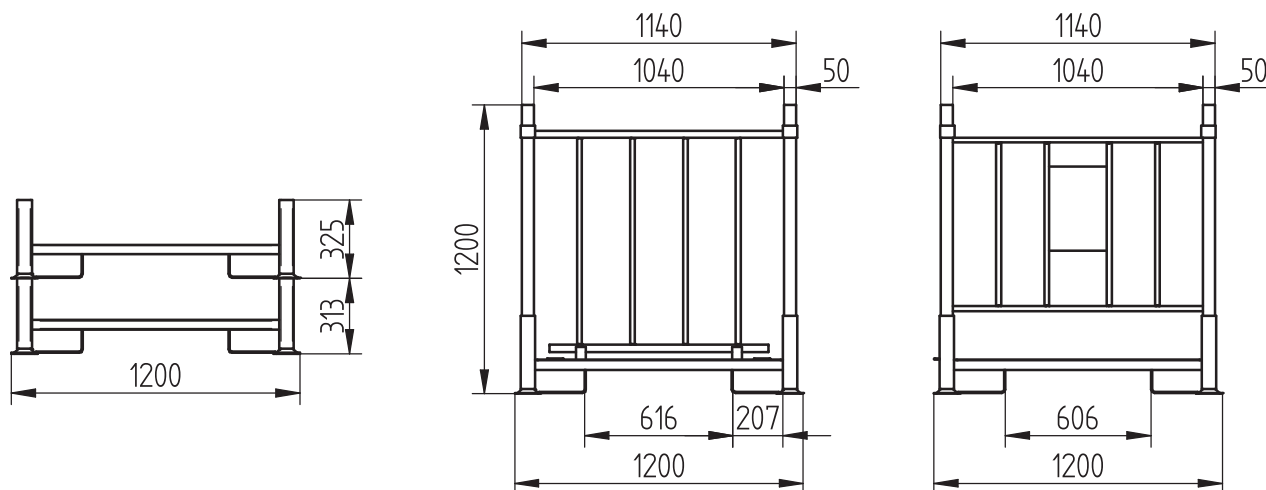

TECHNICAL DATA