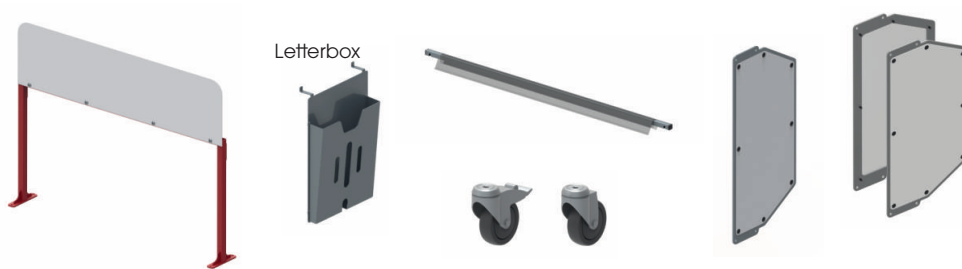

ACCESSORIES AND VARIANTS