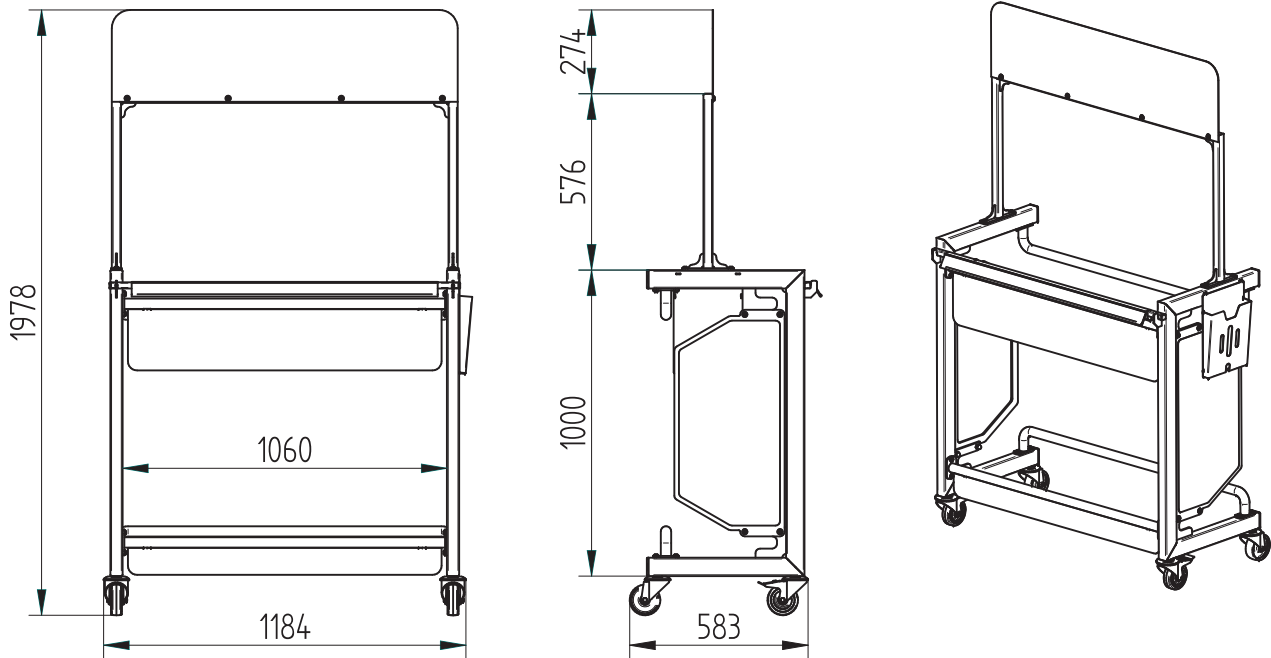

TECHNICAL DATA