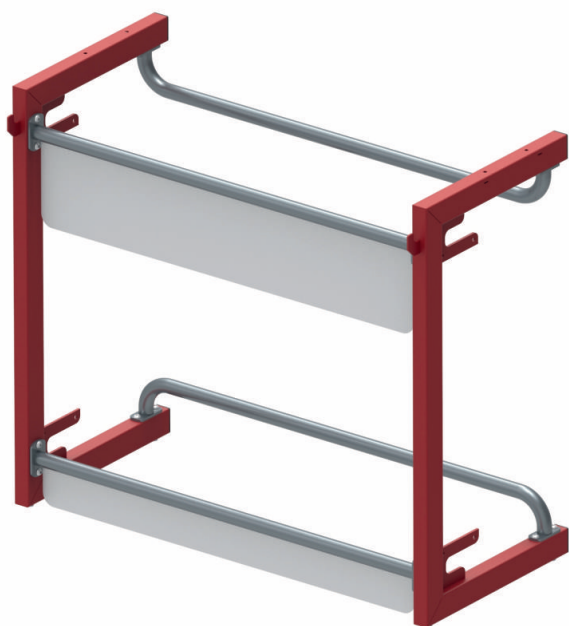

## Tyre trolley

Application	Tyre storage method	Maximum load	Capacity	Coating
				 RAL

DIMENSIONS	LENGHT	WIDTH	HEIGHT
ARE5	1184	583	1978

## ACCESSORIES AND VARIANTS