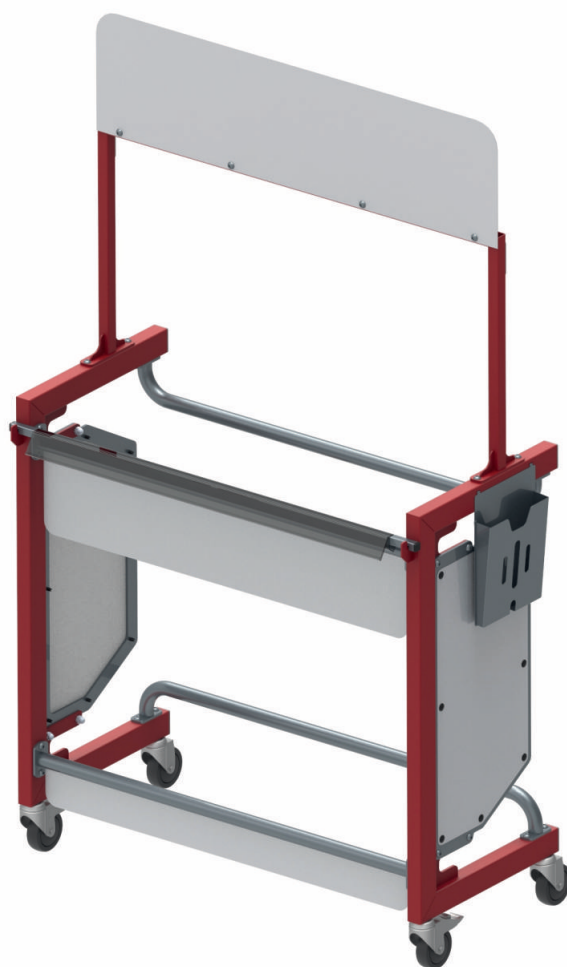

## Tyre trolley

Application	Tyre storage method	Maximum load	Capacity	Coating
				 RAL

DIMENSIONS	LENGHT	WIDTH	HEIGHT
ARE5	1184	583	1978