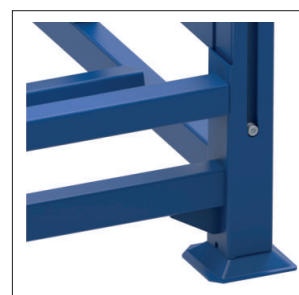

AGRI tyre rack

| Application | Tyre storage method | Maximum load | Stackability | Capacity | Coating |
|---|---|---|--|---|---|
|  |  |  |  |  |  |

| DIMENSIONS | LENGHT | WIDTH | HEIGHT |
|------------|--------|-------|--------|
| AR13/2 | 2383 | 1250 | 2400 |
| AR13C/2 | 2283 | 1250 | 2300 |