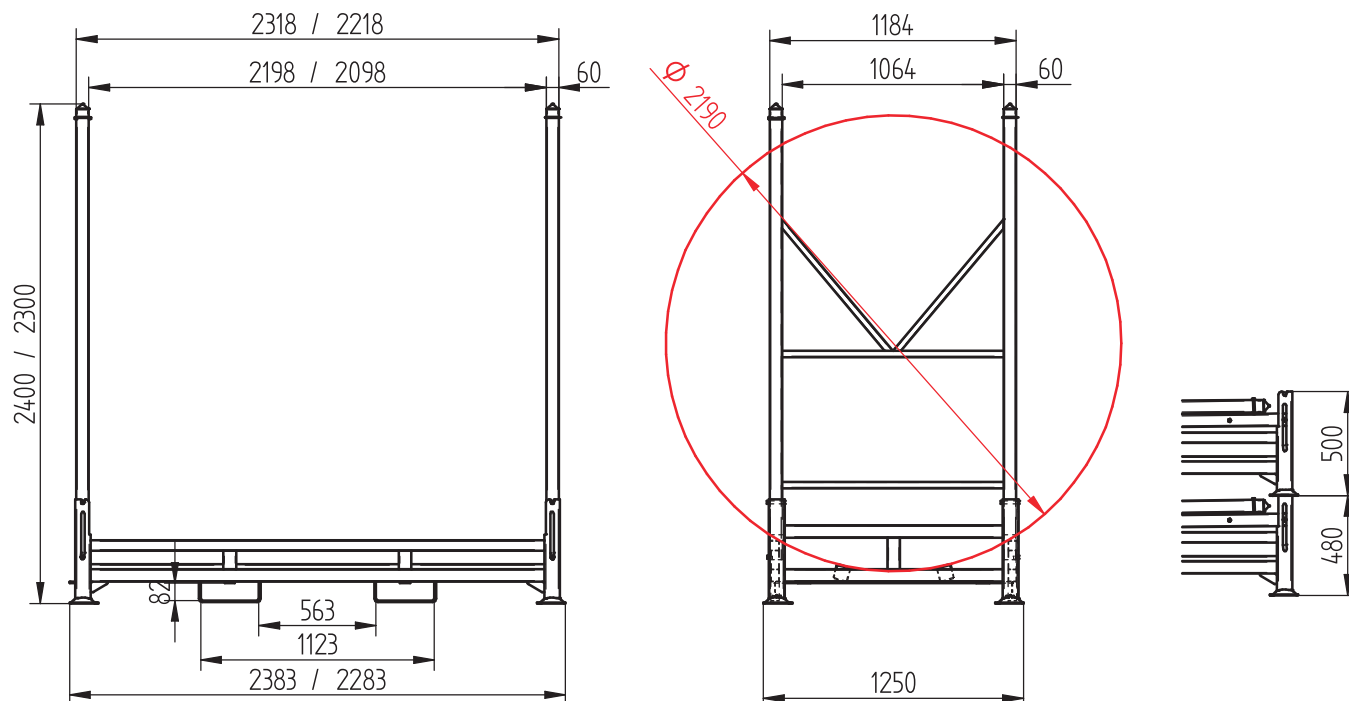

TECHNICAL DATA

ACCESSORIES AND VARIANTS

TRANSPORT