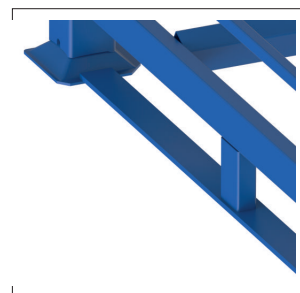

TBR tyre rack

Application	Tyre storage method	Maximum load	Stackability	Capacity	Coating
					

DIMENSIONS	LENGHT	WIDTH	HEIGHT
AR11	2383	1250	1260
AR11C	2283	1250	1260

TECHNICAL DATA

ACCESSORIES AND VARIANTS