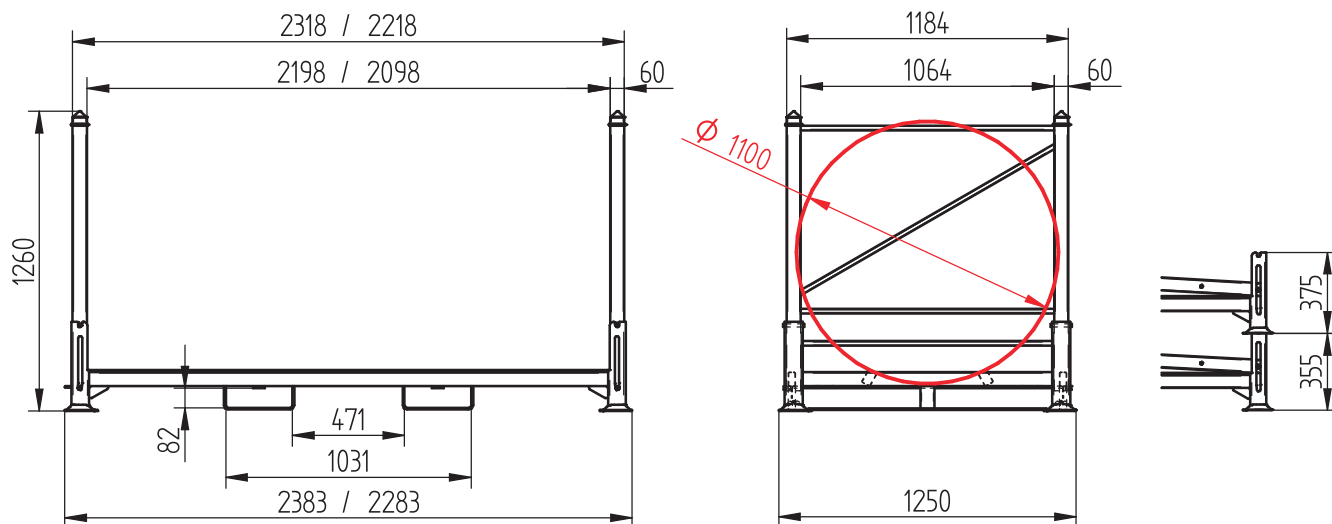

TBR tyre rack

Application	Tyre storage method	Maximum load	Stackability	Capacity	Coating
					

DIMENSIONS	LENGHT	WIDTH	HEIGHT
AR11	2383	1250	1260
AR11C	2283	1250	1260

TECHNICAL DATA

ACCESSORIES AND VARIANTS