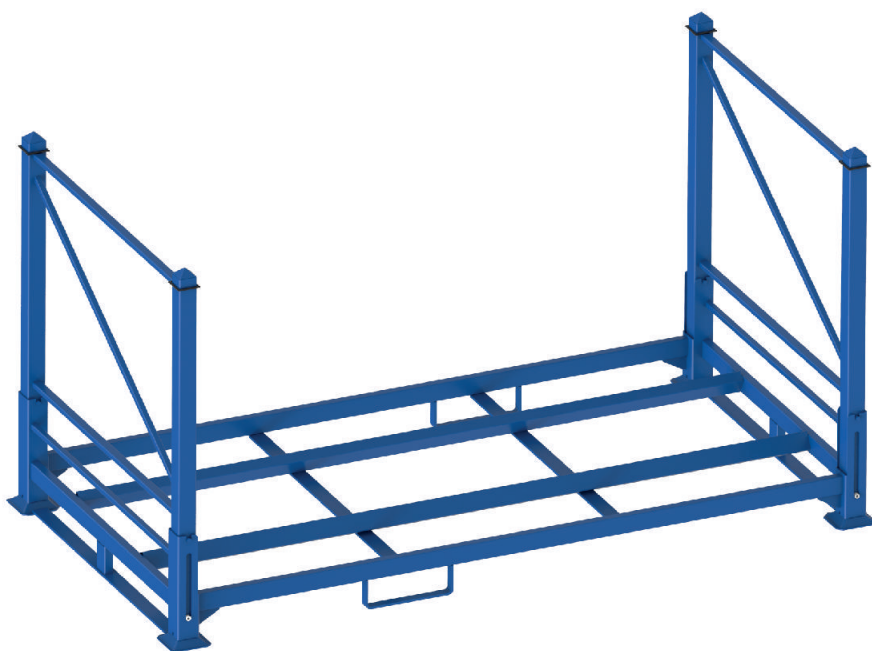

TBR tyre rack

Application	Tyre storage method	Maximum load	Stackability	Capacity	Coating
					

DIMENSIONS	LENGHT	WIDTH	HEIGHT
AR11	2383	1250	1260
AR11C	2283	1250	1260

TECHNICAL DATA

ACCESSORIES AND VARIANTS