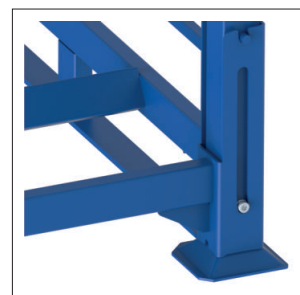

TBR tyre rack

Application	Tyre storage method	Maximum load	Stackability	Capacity	Coating
					

DIMENSIONS	LENGHT	WIDTH	HEIGHT
AR11	2383	1250	1260
AR11C	2283	1250	1260

TECHNICAL DATA

ACCESSORIES AND VARIANTS