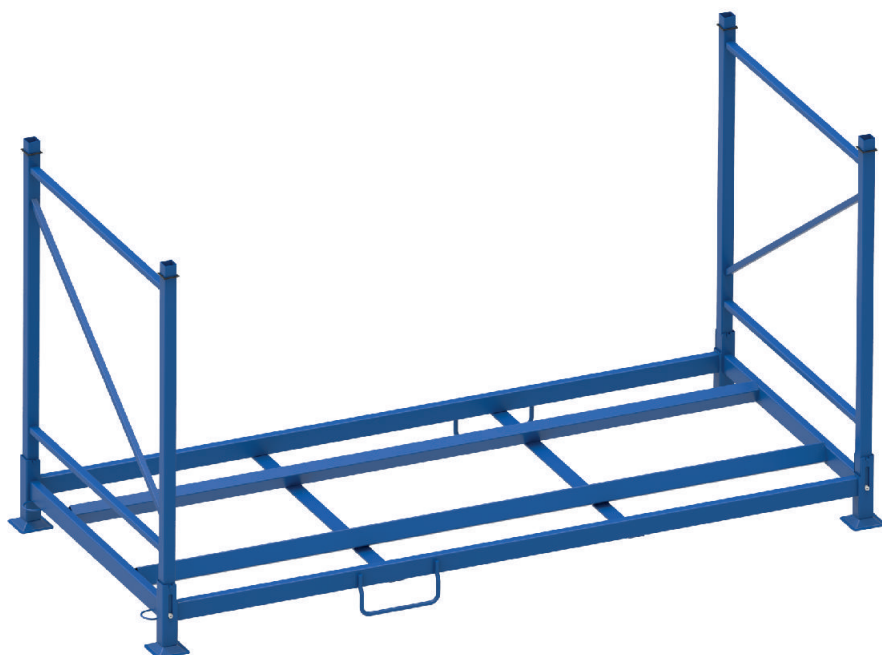

TBR tyre rack

Application	Tyre storage method	Maximum load	Stackability	Capacity	Coating
					

DIMENSIONS	LENGHT	WIDTH	HEIGHT
AR10	2398	1100	1260
AR10C	2298	1100	1260

TECHNICAL DATA

ACCESSORIES AND VARIANTS