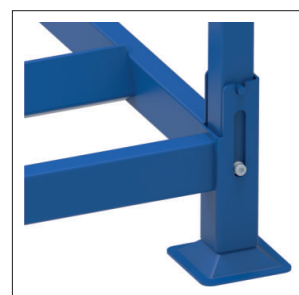

TBR tyre rack

Application	Tyre storage method	Maximum load	Stackability	Capacity	Coating
					

DIMENSIONS	LENGHT	WIDTH	HEIGHT
AR10	2398	1100	1260
AR10C	2298	1100	1260

TECHNICAL DATA

ACCESSORIES AND VARIANTS