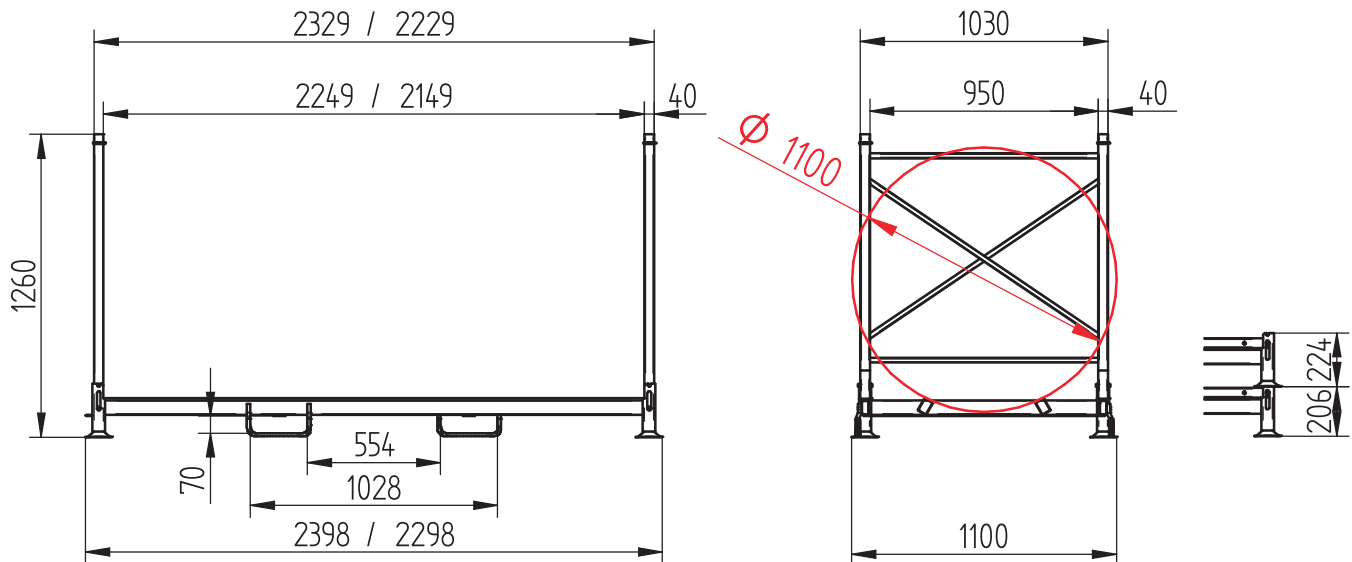

TBR tyre rack

Application	Tyre storage method	Maximum load	Stackability	Capacity	Coating
					

DIMENSIONS	LENGHT	WIDTH	HEIGHT
AR10	2398	1100	1260
AR10C	2298	1100	1260

TECHNICAL DATA

ACCESSORIES AND VARIANTS