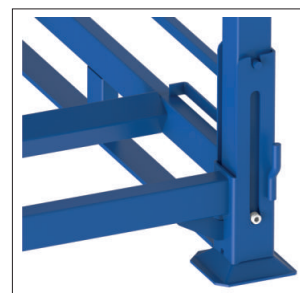

## PCR / SUV tyre rack

Application	Tyre storage method	Maximum load	Stackability	Capacity	Coating

8 bars included

DIMENSIONS	LENGHT	WIDTH	HEIGHT
AR05 MIX	2383	1250	2200
AR05C MIX	2283	1250	2200

ARCOM sp.j.  
Artur Wilk,  
Robert Zięba