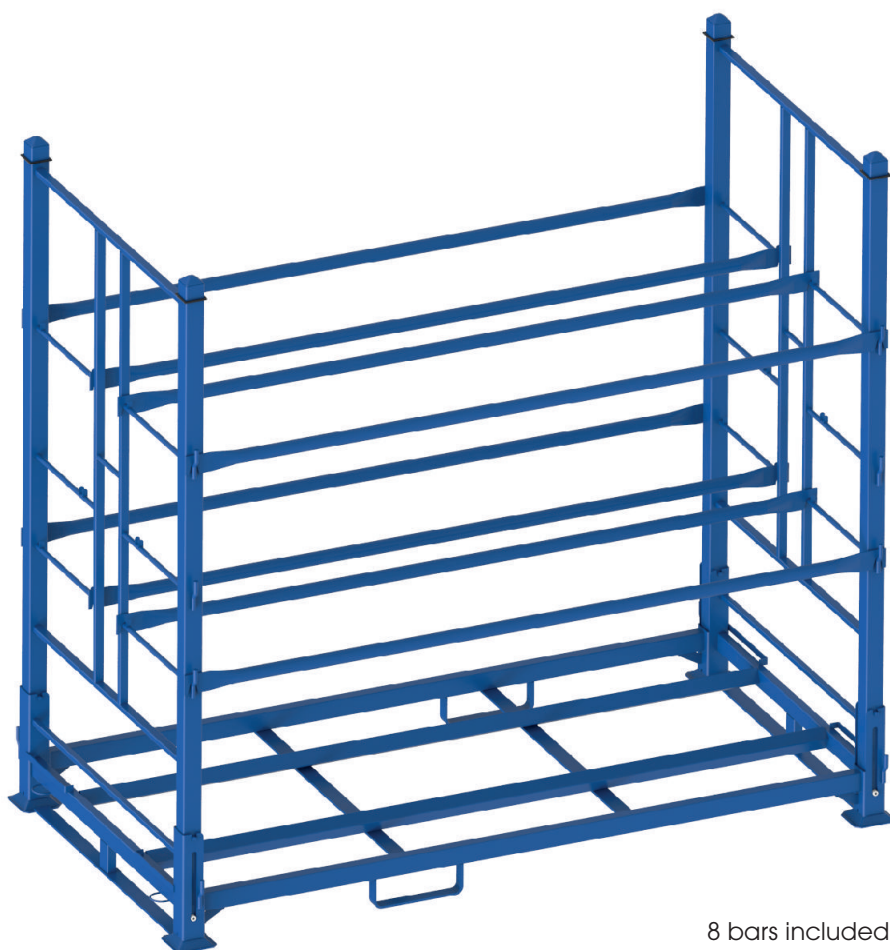

## PCR / SUV tyre rack

Application	Tyre storage method	Maximum load	Stackability	Capacity	Coating

8 bars included

DIMENSIONS	LENGHT	WIDTH	HEIGHT
AR05 MIX	2383	1250	2200
AR05C MIX	2283	1250	2200

ARCOM sp.j.  
Artur Wilk,  
Robert Zięba