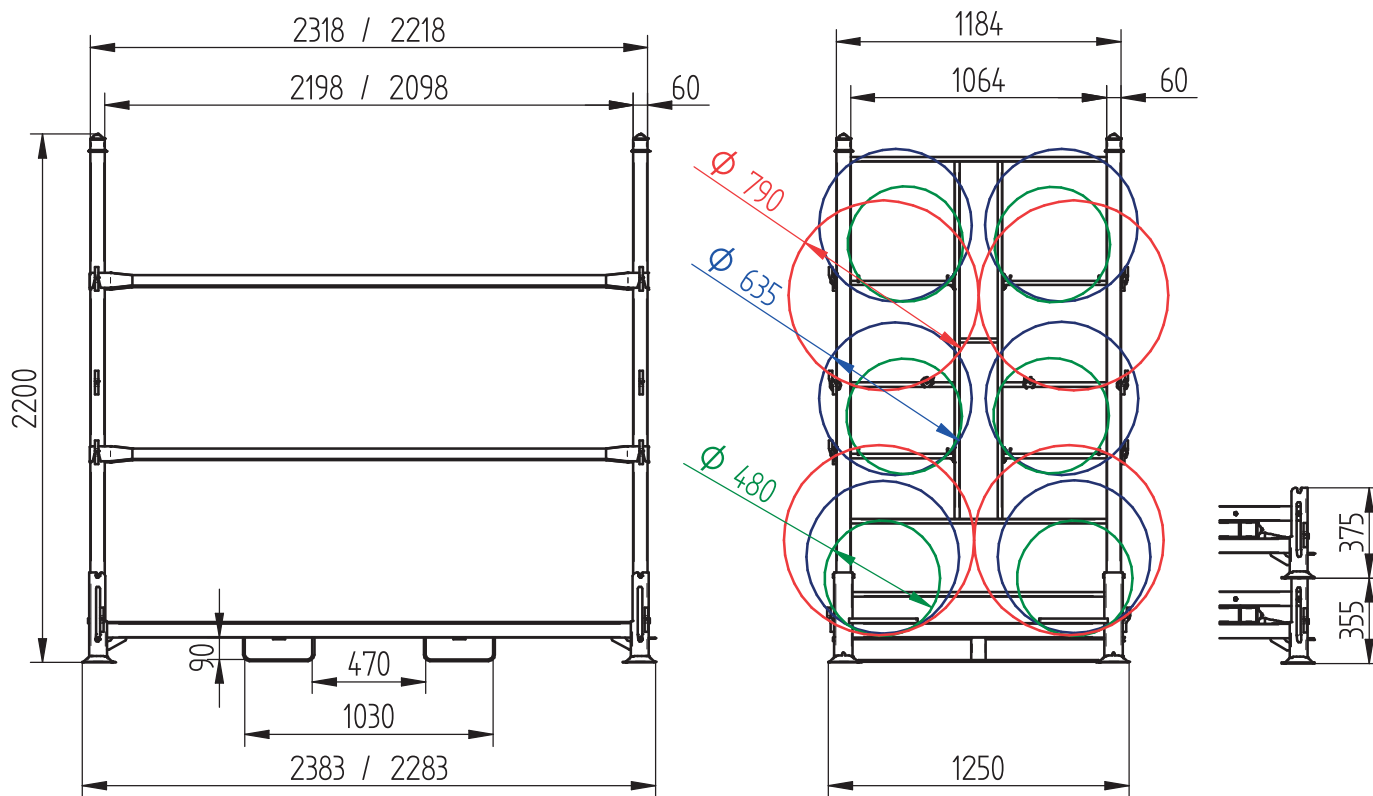

TECHNICAL DATA

ACCESSORIES AND VARIANTS

TRANSPORT