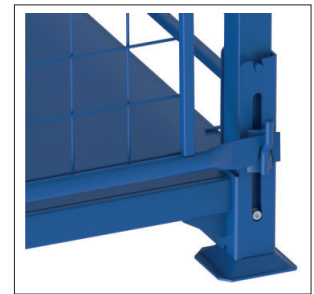

## PCR tyre rack

Application	Tyre storage method	Maximum load	Stackability	Capacity	Coating
 					

DIMENSIONS	LENGHT	WIDTH	HEIGHT
AR01 BOX	2383	1250	2000
AR01C BOX	2283	1250	2000

ARCOM sp.j.  
Artur Wilk,  
Robert Zięba

## ACCESSORIES AND VARIANTS

Bottom variants:  
mesh

Bottom variants:  
plate with holes

1 or 2 additional fences