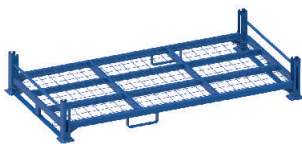

ACCESSORIES AND VARIANTS

Bottom variants:
mesh