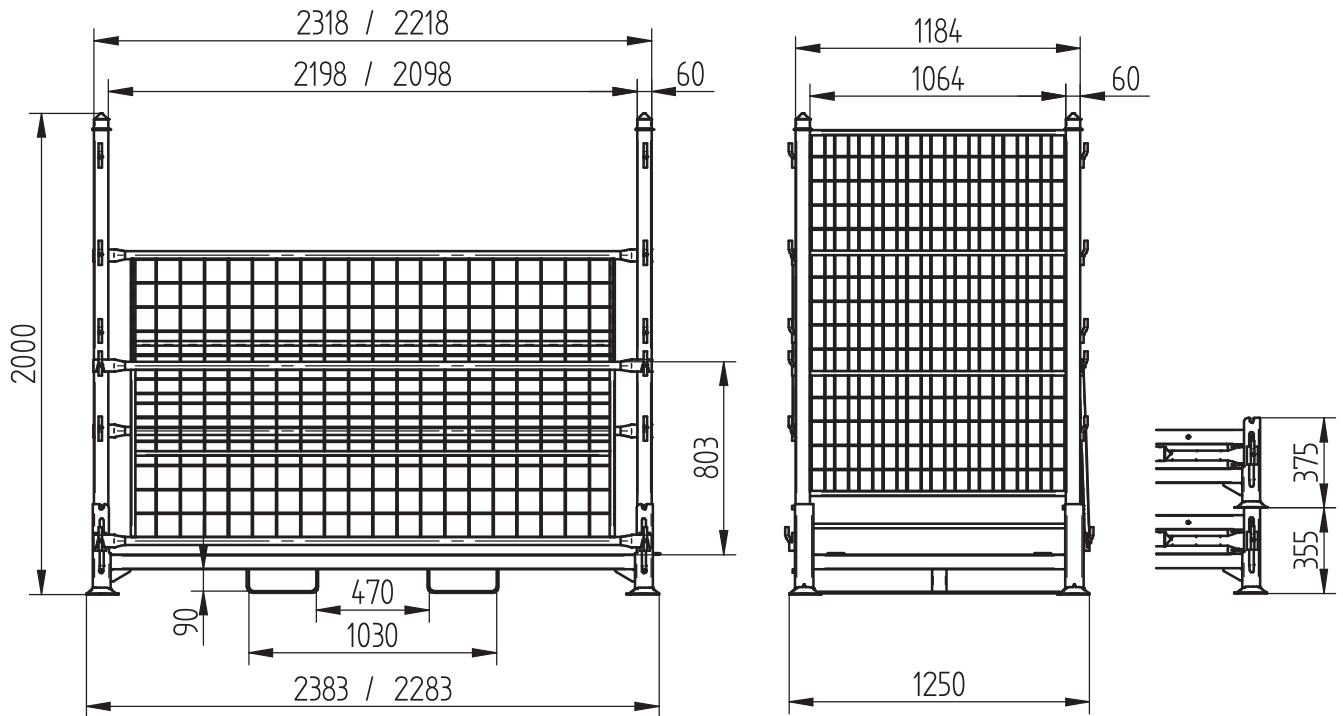

## PCR tyre rack

Application	Tyre storage method	Maximum load	Stackability	Capacity	Coating
 					

DIMENSIONS	LENGHT	WIDTH	HEIGHT
AR01 BOX	2383	1250	2000
AR01C BOX	2283	1250	2000

ARCOM sp.j.  
Artur Wilk,  
Robert Zięba

## ACCESSORIES AND VARIANTS

Bottom variants:  
mesh

Bottom variants:  
plate with holes

1 or 2 additional fences