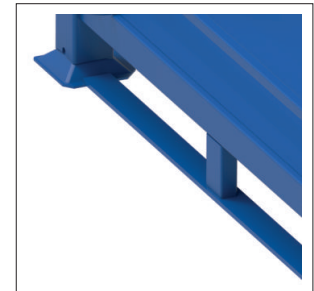

## PCR tyre rack

Application	Tyre storage method	Maximum load	Stackability	Capacity	Coating
 					

DIMENSIONS	LENGHT	WIDTH	HEIGHT
AR01 BOX	2383	1250	2000
AR01C BOX	2283	1250	2000

ARCOM sp.j.  
Artur Wilk,  
Robert Zięba

## ACCESSORIES AND VARIANTS

Bottom variants:  
mesh

Bottom variants:  
plate with holes

1 or 2 additional fences